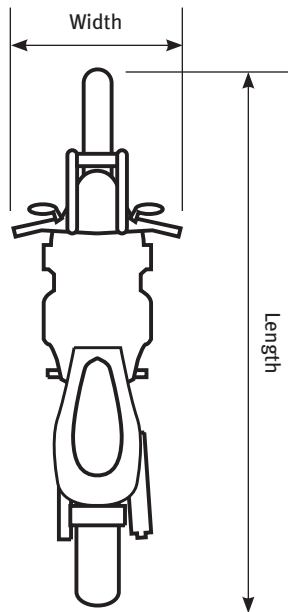

WE COVER YOUR GEAR

MOTORCYCLE COVER FIT CHART

To determine which cover best fits your motorcycle or scooter, locate your vehicle type in the charts shown here.

If you have modified your motorcycle or scooter, please note the dimensions of all the covers. A cover for another bike may be a better fit for yours.

Sport
Sized to fit motorcycles up to: 86"L x 38"W

Cruiser
Sized to fit motorcycles up to: 102"L x 46"W

Touring
Sized to fit motorcycles up to: 108"L x 46"W

SCOOTER COVER FIT CHART

Small	Large
Size fits scooters up to: 72"L x 36"W x 51"H	Size fits scooters up to: 94"L x 38"W x 60"H